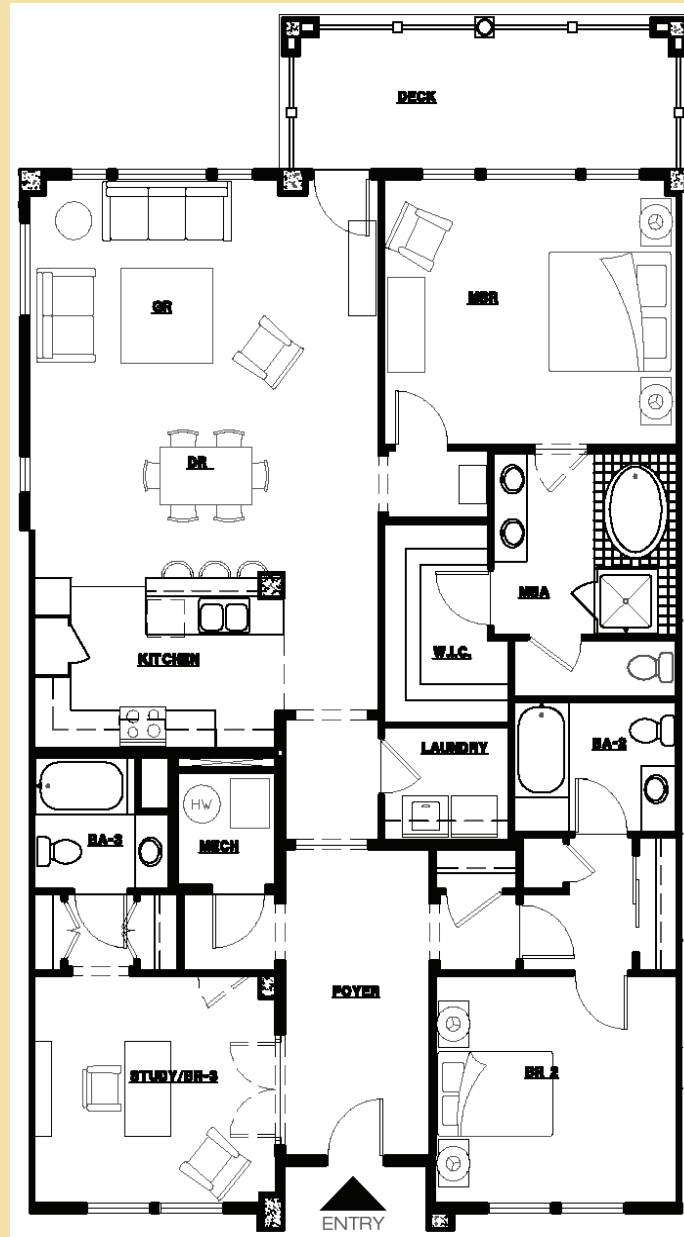

Community: Prima
Plan: 5

Level 1 of 1

Plan Details:

- 1,868 Square Feet
- 3 Bedroom
- 3 Bathrooms
- 2-Bay Parking Space
- On-Site Storage Space
- Condominium Home
- One-Level Layout
- Open Great Room with Island Kitchen
- Spacious, Private Deck